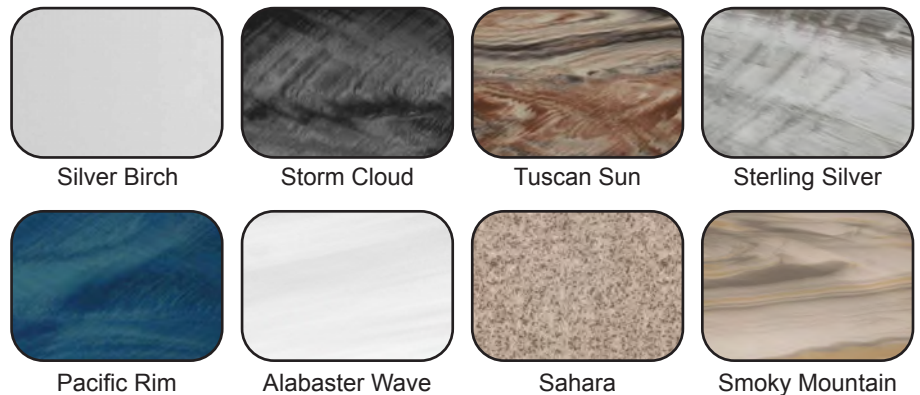

SHELL COLOR OPTIONS

SKIRT COLOR OPTIONS

WILDERNESS SERIES - VISTA

Seating: 5-7 Adults (Bench, and Bucket seating)
Water Capacity: 525 - 550 gallons
Dry Weight: 1050 lbs
Hydrotherapy Jets: 34 Stainless Steel; Graphite Gray Jets
Digital Controls: Top Side control with digital readout with 4 button and 1 button auxiliary controls.
Lighting: 2 - Underwater 4" LED Lights
Waterfall: 8" LED Waterfall
Ice Bucket: Optional
Shell: ABS backed Acrylic Shell with Acrylobond substructure.
Surround Cabinet: Highwood: Redwood, Gray, Brown, Mahogany or Tan
Insulation: Five Stage Arctic Seal
Electrical: 220 volt 50 amp
Pumps: 2 - 2.0 Horsepower, 56 frame, 2-speed, 220 volts and 1/15 horsepower circulation pumps. Heater: 5.5kw, stainless steel, with flow through housing.
Filter: 50 square foot with telescopic filter basket.
Ozonator: Ozone water purification system, corona discharge standard.
Pillows: Standard
Warranty: 5 year shell. 3 year no fault.
Cover: UL Approved Safety Cover