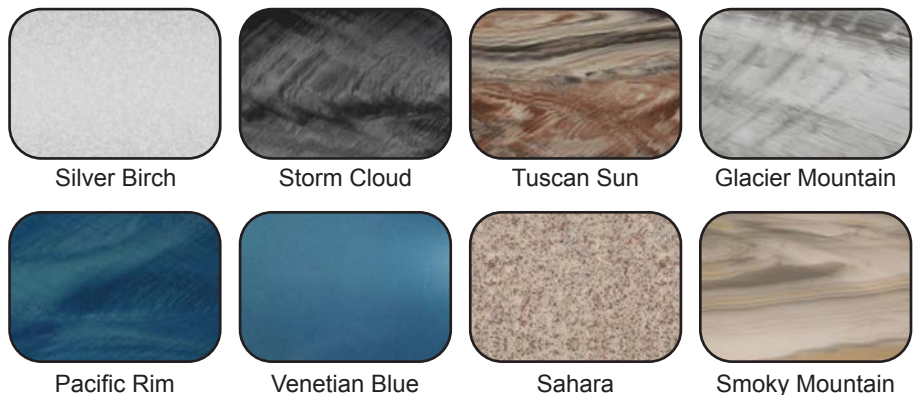

SHELL COLOR OPTIONS

SKIRT COLOR OPTIONS

STORM SERIES - TSUNAMI

Seating: 5-7 Adults (Retreat whirlpool, bench, bucket and lounge seating)
Water Capacity: 525 - 550 gallons
Dry Weight: 1050 lbs
Hydrotherapy Jets: 62 Stainless Steel; Graphite Gray Jets
Digital Controls: Top Side control with digital readout with 4 button and 1 button auxiliary controls.
Lighting: 2 - Underwater 4" LED Lights, Constellation Lighting, Chromazon3 Lighting and Starburst Air
Controls Waterfall: 8" LED Waterfall
Ice Bucket: LED Ice Bucket
Shell: ABS backed Acrylic Shell with Acrylobond substructure.
Surround Cabinet: Highwood: Redwood, Gray, Brown, Mahogany or Tan
Insulation: Five Stage Arctic Seal
Electrical: 220 volt 50 amp
Pumps: 2 - 4.0 Horsepower, 56 frame, 2-speed, 220 volts and 1/15 horsepower circulation pumps.
Heater: 5.5kw, stainless steel, with flow through housing.
Filter: 50 square foot with telescopic filter basket.
Ozonator: Ozone water purification system, corona discharge standard.
Pillows: Standard
Warranty: 5 year shell. 3 year no fault.
Cover: UL Approved Safety Cover