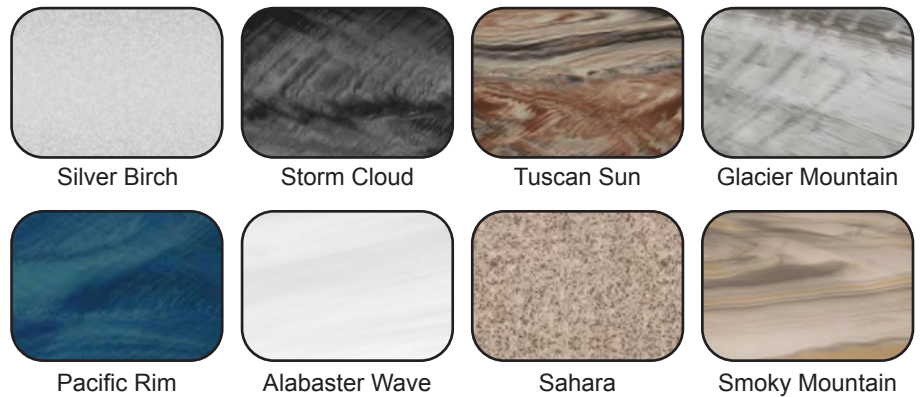

SHELL COLOR OPTIONS

SKIRT COLOR OPTIONS

RESORT SERIES - SNOWMASS

Seating: 5-7 Adults (Retreat whirlpool, bench, bucket and lounge seating)
Water Capacity: 525 - 550 gallons
Dry Weight: 1050 lbs
Hydrotherapy Jets: 48 Stainless Steel; Graphite Gray Jets
Digital Controls: Top Side control with digital readout with 4 button and 1 button auxiliary controls.
Lighting: 2 - Underwater 4" LED Lights, Constellation Lighting
Waterfall: 8" LED Waterfall
Ice Bucket: LED Ice Bucket
Shell: ABS backed Acrylic Shell with Acrylobond substructure.
Surround Cabinet: Highwood: Redwood, Gray, Brown, Mahogany or Tan
Insulation: Five Stage Arctic Seal
Electrical: 220 volt 50 amp
Pumps: 2 - 3.0 Horsepower, 56 frame, 2-speed, 220 volts and 1/15 horsepower circulation pumps.
Heater: 5.5kw, stainless steel, with flow through housing.
Filter: 50 square foot with telescopic filter basket.
Ozonator: Ozone water purification system, corona discharge standard.
Pillows: Standard
Warranty: 5 year shell. 3 year no fault.
Cover: UL Approved Safety Cover