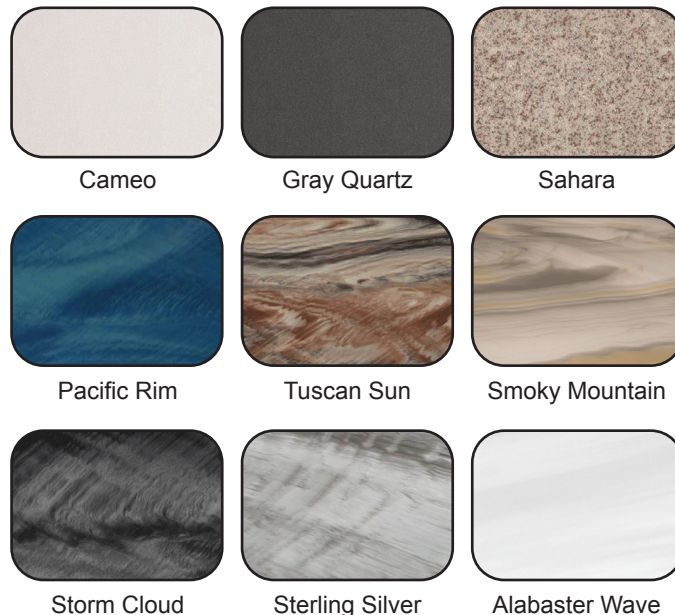

RESORT SERIES

KEYSTONE 78" X 78"

SEATING	4-6 Adults (Bench, and bucket seating)
DIMENSIONS	78.5" x 78.5" x 38"
DRY WEIGHT	850 lbs
WATER CAPACITY	350 - 375 gallons
HYDROTHERAPY JETS	48 Accent Stainless Steel; Graphite Gray Jets 
DIGITAL CONTROLS	Top side control with digital readout and 4 button auxiliary control.
LIGHTING	2 - Underwater 4" LED Lights and Constellation Lighting
WATERFALL	8" LED Waterfall
ICEBUCKET	LED Ice Bucket
SHELL	ABS backed Acrylic Shell with Acrylobond substructure.
SURROUND CABINET	Highwood: Redwood, Gray, Brown, Mahogany or Tan
INSULATION	Five Stage Arctic Seal
ELECTRICAL	220 volt 50 amp
PUMPS	2 - 3.0 Horsepower, 56 frame, 2-speed, 220 volts and 1/15 horsepower circulation pumps.
HEATER	5.5kw, stainless steel, with flow through housing.
FILTER	50 square foot with telescopic filter basket.
OZONATOR	Ozone water purification system, corona discharge standard.
PILLOWS	Standard
WARRANTY	5 year shell. 3 year no fault.
COVER	UL Approved Safety Cover

SHELL COLOR OPTIONS

CABINET COLORS

RESORT SERIES - KEYSTONE

Seating: 4-6 Adults (Bench, and bucket seating)
Water Capacity: 350 - 375 gallons
Dry Weight: 850 lbs
Hydrotherapy Jets: 48 Stainless Steel; Graphite Gray Jets
Digital Controls: Top Side control with digital readout with 4 button and 1 button auxiliary controls.
Lighting: 2 - Underwater 4" LED Lights, Constellation Lighting
Waterfall: 8" LED Waterfall
Ice Bucket: LED Ice Bucket
Shell: ABS backed Acrylic Shell with Acrylobond substructure.
Surround Cabinet: Highwood: Redwood, Gray, Brown, Mahogany or Tan
Insulation: Five Stage Arctic Seal
Electrical: 220 volt 50 amp
Pumps: 2 - 3.0 Horsepower, 56 frame, 2-speed, 220 volts and 1/15 horsepower circulation pumps.
Heater: 5.5kw, stainless steel, with flow through housing.
Filter: 50 square foot with telescopic filter basket.
Ozonator: Ozone water purification system, corona discharge standard.
Pillows: Standard
Warranty: 5 year shell. 3 year no fault.
Cover: UL Approved Safety Cover