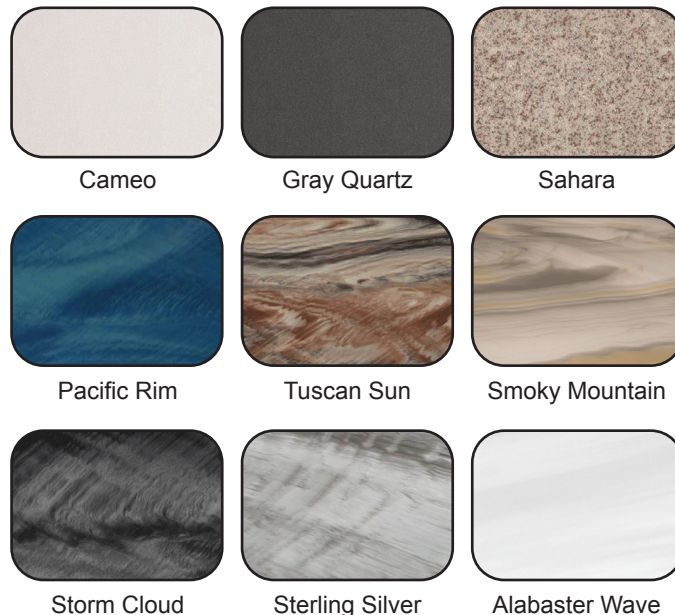

SHELL COLOR OPTIONS

CABINET COLORS

ESCAPE SERIES - DISCOVERY

Seating: 4-5 Adults (Bench, Bucket and Lounge)
 Water Capacity: 275 - 315 gallons
 Dry Weight: 800 lbs
 Hydrotherapy Jets: 14 Duo-Tone; Graphite Gray Jets
 Digital Controls: Top Side control with digital readout and 4 button auxiliary control.
 Lighting: 2 - Underwater 4" LED Lights
 Waterfall: 8" LED Waterfall
 Ice Bucket: Optional
 Shell: ABS backed Acrylic Shell with Acrylobond substructure.
 Surround Cabinet: Highwood: Redwood, Gray, Brown, Mahogany or Tan
 Insulation: Five Stage Arctic Seal
 Electrical: 220 volt 50 amp
 Pumps: 2.0 Horsepower, 56 frame, 2-speed, 220 volts and 1/15 horsepower circulation pumps. Heater: 5.5kw, stainless steel, with flow through housing.
 Filter: 50 square foot with telescopic filter basket.
 Ozonator: Ozone water purification system, corona discharge standard.
 Pillows: Standard
 Warranty: 5 year shell. 3 year no fault.
 Cover: UL Approved Safety Cover