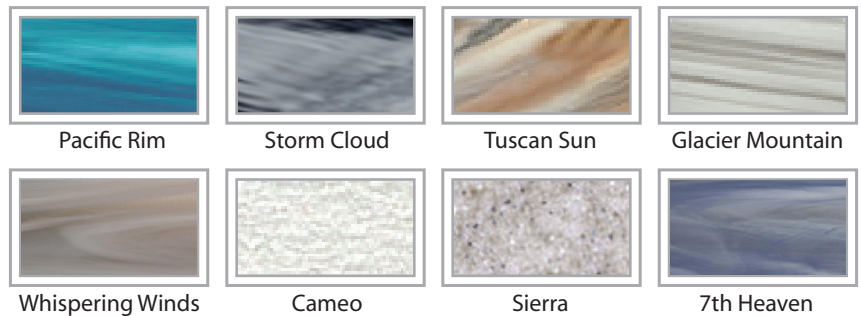

FITNESS SERIES

THE VIRTUE

SEATING	2-3 Adults (2-way lounge and bucket seat)
DIMENSIONS	60" x 84" x 33" (Fits through most exterior doorways)
WATER CAPACITY	200-240 gallons
HYDROTHERAPY JETS	28 Jets: 3 storm twin rotos 2 storm massage 23 deluxe precision adj.
DIGITAL CONTROLS	Top side control with digital read out.
LIGHTING	4" Underwater LED
WATERFALL	8" Waterfall
ICEBUCKET	Optional
SHELL	ABS backed Acrylic Shell with exclusive UV friendly finish.
SURROUND CABINET	Highwood: Redwood, Gray, Teak, Mahogany or Natural
INSULATION	Five Stage Arctic Seal
ELECTRICAL	220 volt 50 amp
PUMPS	4.0 Horsepower, 56 frame, 2-speed, 220 volt, and 1/15 horsepower circulation pumps.
HEATER	5.5kw, stainless steel, with flow through housing.
FILTER	50 square foot with telescopic filter basket.
OZONATOR	Ozone water purification system, corona discharge standard.
PILLOWS	Standard
WARRANTY	2 year no fault.
COVER	Spa Seal 1000S insulated cover. Your choice of Brown, Gray, Tan, Rust, Beige, Walnut.

SHELL COLOR OPTIONS

SKIRT COLOR OPTIONS